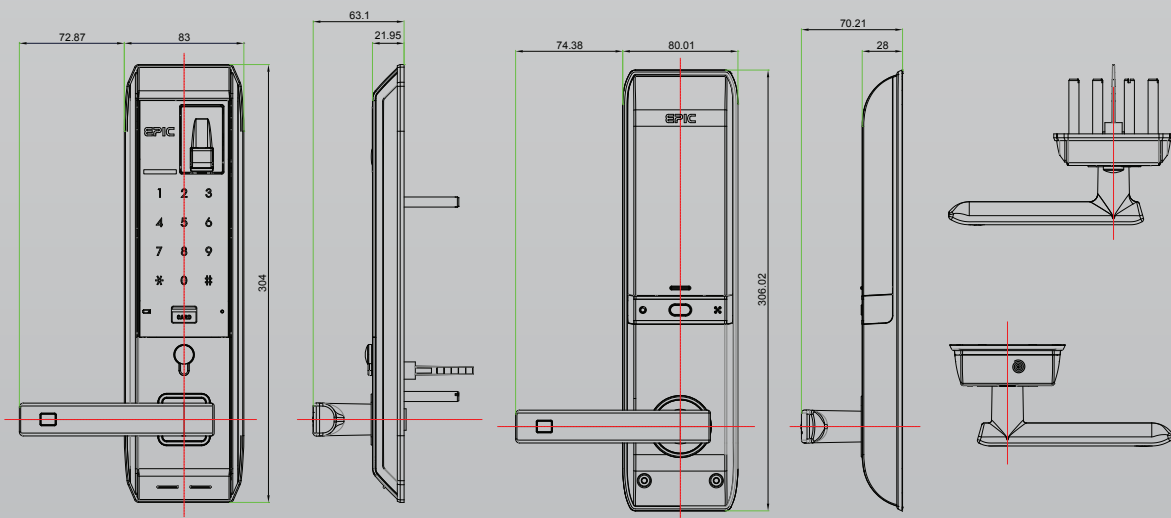

EPIC EF-8000L

The above product can open the door 3 way via password, smart card & emergency keys

FEATURES

- Durable metallic body against external shocks and fire
- Auto-lock, Re-lock, double lock function for user convenience and security
- Random Number and Multi-touch features that enhance password security.(1-time entry password available)
- Up to 30 Smart cards can be registered
- In case of emergency, use the mechanical key to open the door
- Operate with 9V battery from outside when internal battery is discharged
- Detects fire from inside the house, when temperature rises above normal, it will generate an alarm and automatically unlocks the door
- Will sense and generate anti-prank and force break-in alarm