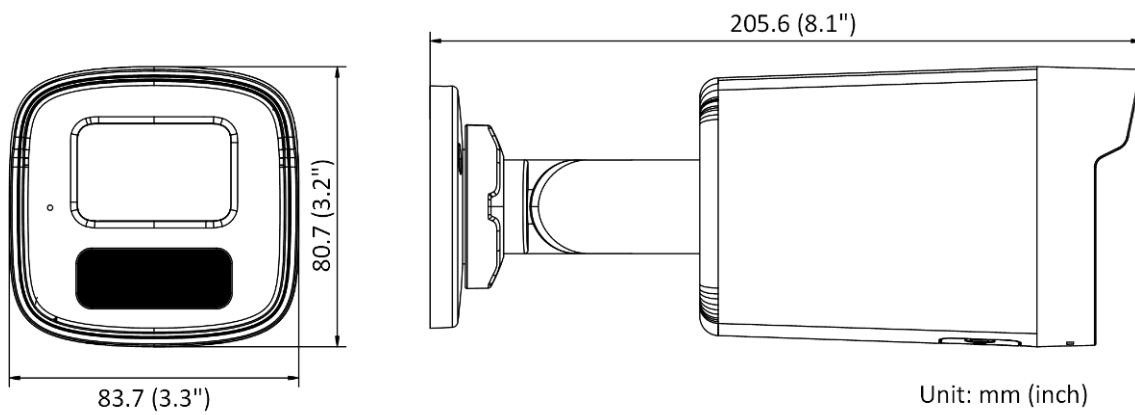

Environment	CE-RoHS (2011/65/EU); WEEE (2012/19/EU); Reach (Regulation (EC) No 1907/2006)
Protection	IP67 (IEC 60529-2013)

▪ Available Model

DS-2CD3T21G0-IUF (2.8/4/6 mm)

▪ Dimension

▪ Accessory

▪ Optional

DS-1280ZJ-XS

Junction Box